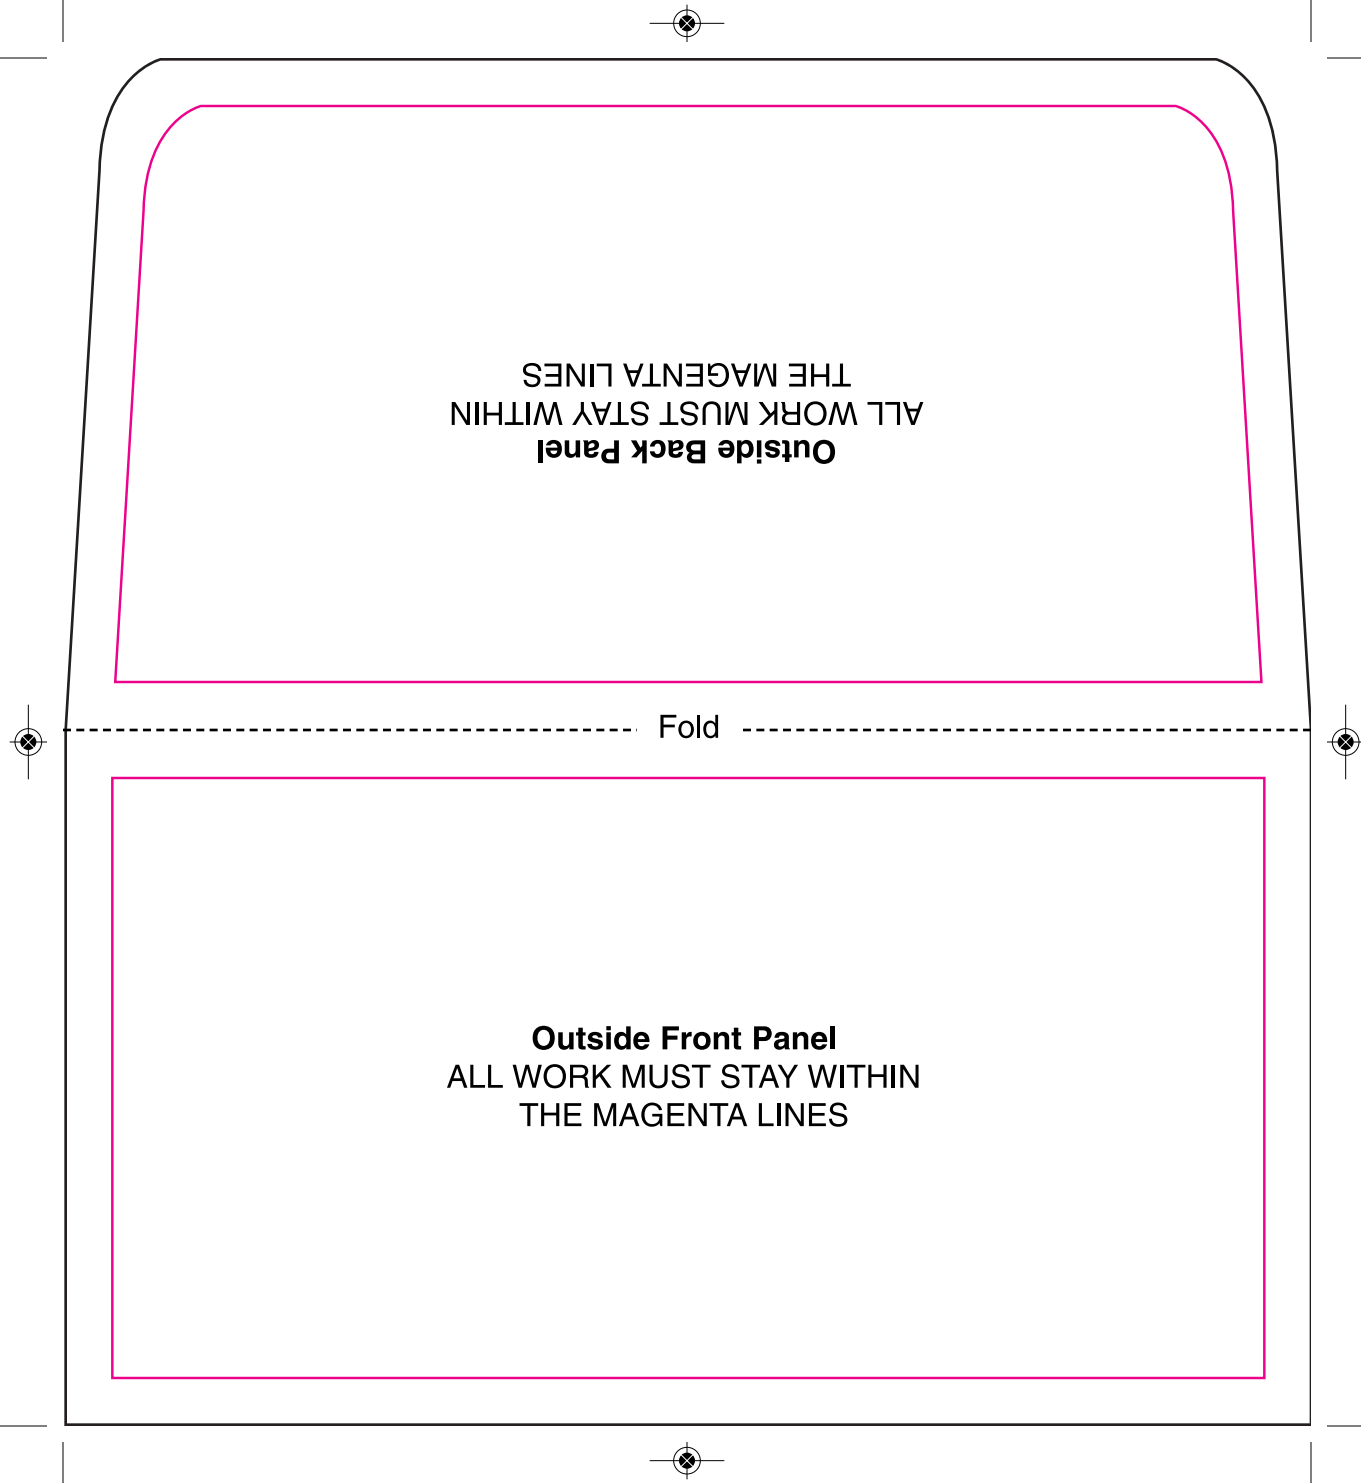

Item #2135 & 2136

Document Size:

6.5" x 7.125"

folds to 6.5" x 3.625"

All art expected to print
must stay within the
Magenta Lines. We do
not bleed envelopes.

Outside Back Panel
ALL WORK MUST STAY WITHIN
THE MAGENTA LINES

Fold

Outside Front Panel
ALL WORK MUST STAY WITHIN
THE MAGENTA LINES

Inside Top Panel
ALL WORK MUST STAY WITHIN
THE MAGENTA LINES

Fold

Inside Bottom Panel
ALL WORK MUST STAY WITHIN
THE MAGENTA LINES